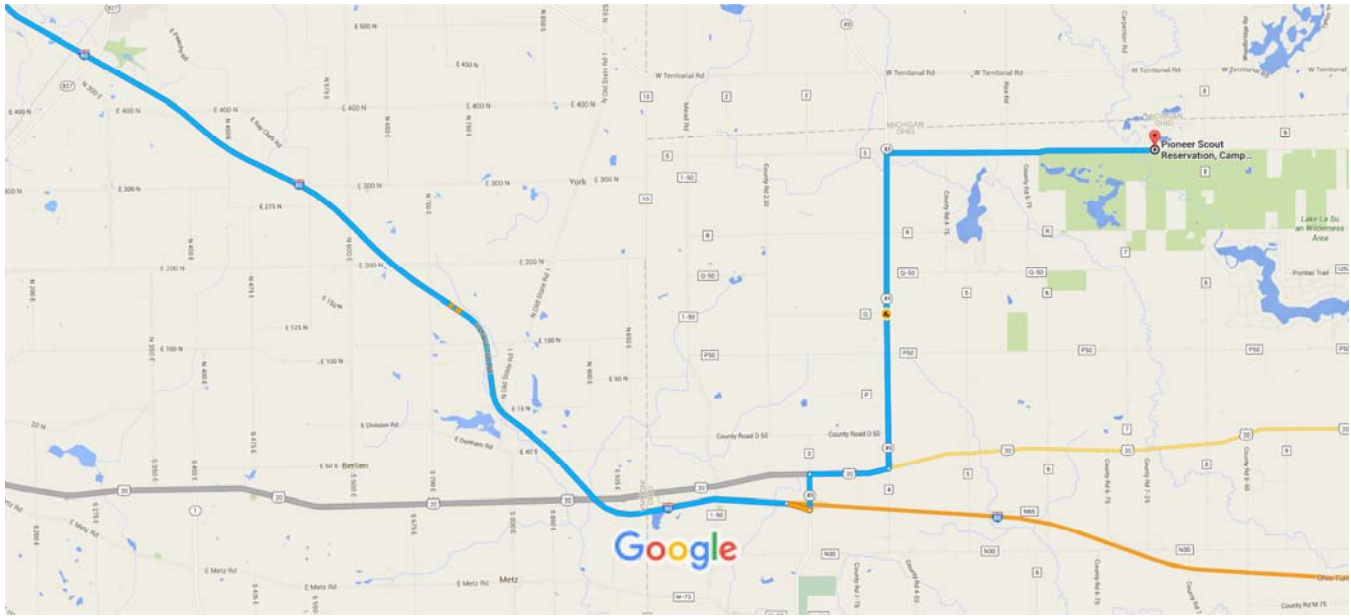

16118 Lockwood Ave, Oak Forest, IL Drive 176 miles, 2 h 50 min
60452 to Pioneer Scout Reservation, Camp Frontier

Map data ©2016 Google 1 mi

16118 Lockwood Ave

Oak Forest, IL 60452

Get on I-294 S in Markham from US-6 E/W 159th St

9 min (4.1 mi)

- ↑ 1. Head north on Lockwood Ave toward 161st St

0.2 mi

- ↘ 2. Turn right onto 160th St

335 ft

- ↙ 3. Turn left at the 1st cross street onto Latrobe Ave

0.1 mi

- ↘ 4. Turn right at the 1st cross street onto US-6 E/W 159th St

3.3 mi

- ⤴ 5. Slight right to merge onto I-294 S toward Indiana

⚠ Toll road

0.5 mi

Take I-80 E/I-90 E to OH-49 N in Northwest Township. Take the OH-49 exit from I-80 E/I-90 E

2 h 26 min (163 mi)

- ⤴ 6. Merge onto I-294 S

i Entering Ohio

138 mi

↘ 9. Take the OH-49 exit

⚠ Toll road

0.3 mi

Continue on OH-49 N. Take County Rd S to Levis Rd in Bridgewater Township

14 min (8.8 mi)

↶ 10. Turn left onto OH-49 N